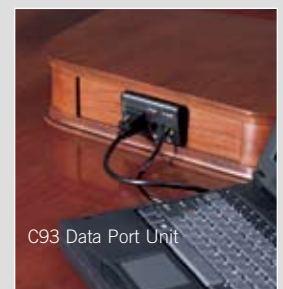

Communications-Based Conference Tables

- Solid cherry wood construction
- Tops available in solid cherry (C146-) only
- Tops can be specified as any size or any shape to fit conferencing configurations.
- Six standard edge styles
- Eight solid cherry base designs
- A variety of power and communication options (see below)

60" x 168" Boat-Shaped with Traditional Edge / Raised Center Unit houses 10 Data Port Units
Cinnabar Finish

C93 Data Port

Each Data Port contains:

- one 110V outlet
- flexible feed cord for plug-in connection
- one RJ11 fax / telephone jack
- one RJ45 data communications jack

C94-200 Black Interport Unit C94-300 Brushed Steel Interport Unit

overall: 7W 5D 2H opens 4H

Each Unit contains:

- pull-up unit for easy access
- two 110V outlets
- one RJ11 fax / telephone jack
- one RJ45 data communications jack

C95 smartCOMM™ Power and Communications Unit Option

overall: 22W x 22D square   opening: 20 1/2W
unit height from work surface: 3 5/8 H

Each Unit contains:

- worksurface power supply
- push down storage and access latch
- continuous grain solid top
- leather top option
- one electrical reset button

Each unit side contains::

- two 110V outlets
- one RJ11 fax / telephone connection
- one RJ45 data communications jack

Must be used with either 22" square, hexagonal or octagonal Serotina or Connectives bases. C95 Option supplies hinged base unit door for easy access.