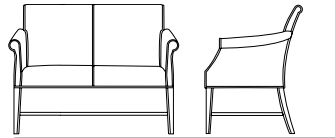

C1444-200 Upholstered Arm Two Seat Sofa
Outside: 50W 30D 36H
Inside: 42W 20D 19H
AH: 24 1/4 - 26 SH: 19