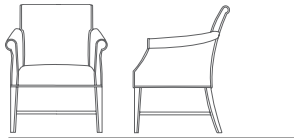

**C1442-100 Open Arm Chair**  
 Outside: 26 1/2 W 30D 36H  
 Inside: 18 1/2 W 20D 19H  
 AH: 24 1/4 - 26 SH: 19

**C1442-200 Open Arm Two Seat Sofa**  
 Outside: 50W 30D 36H  
 Inside: 42W 20D 19H  
 AH: 24 1/4 - 26 SH: 19

**C1442-300 Open Arm Three Seat Sofa**  
 Outside: 72W 30D 36H  
 Inside: 64W 20D 19H  
 AH: 24 1/4 - 26 SH: 19

**C1443-100 Closed Arm Chair**  
 Outside: 26 1/2 W 30D 36H  
 Inside: 18 1/2 W 20D 19H  
 AH: 24 1/4 - 26 SH: 19

**C1443-200 Closed Arm Two Seat Sofa**  
 Outside: 50W 30D 36H  
 Inside: 42W 20D 19H  
 AH: 24 1/4 - 26 SH: 19

**C1443-300 Closed Arm Three Seat Sofa**  
 Outside: 72W 30D 36H  
 Inside: 64W 20D 19H  
 AH: 24 1/4 - 26 SH: 19