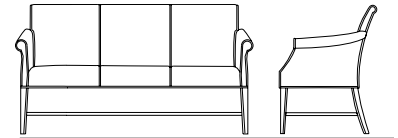

**C1442-300 Open Arm Three Seat Sofa**  
 Outside: 72W 30D 36H  
 Inside: 64W 20D 19H  
 AH: 24 1/4 - 26 SH: 19

**C1443-100 Closed Arm Chair**  
 Outside: 26 1/2 W 30D 36H  
 Inside: 18 1/2 W 20D 19H  
 AH: 24 1/4 - 26 SH: 19

**C1443-200 Closed Arm Two Seat Sofa**  
 Outside: 50W 30D 36H  
 Inside: 42W 20D 19H  
 AH: 24 1/4 - 26 SH: 19

**C1443-300 Closed Arm Three Seat Sofa**  
 Outside: 72W 30D 36H  
 Inside: 64W 20D 19H  
 AH: 24 1/4 - 26 SH: 19

**C1444-100 Upholstered Arm Chair**  
 Outside: 26 1/2 W 30D 36H  
 Inside: 18 1/2 W 20D 19H  
 AH: 24 1/4 - 26 SH: 19

**C1444-200 Upholstered Arm Two Seat Sofa**  
 Outside: 50W 30D 36H  
 Inside: 42W 20D 19H  
 AH: 24 1/4 - 26 SH: 19