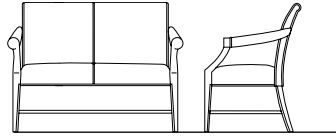

seatingandtablesloungeseatingandtablesloun

C1450-100 End Table
Brandywine Finish

C1451-200 Side Table with Shelf
Brandywine Finish

FEATURES

- solid cherry construction
- vein detailing
- 1/4" raised top surface
- available in seven standard wood finishes

C1451-100 Side Table
Champagne Finish

C1452-100 Cocktail Table
Champagne Finish

C1442-100 Open Arm Chair
 Outside: 26 1/2 W 30D 36H
 Inside: 18 1/2 W 20D 19H
 AH: 24 1/4 - 26 SH: 19

C1442-200 Open Arm Two Seat Sofa
 Outside: 50W 30D 36H
 Inside: 42W 20D 19H
 AH: 24 1/4 - 26 SH: 19

C1442-300 Open Arm Three Seat Sofa
 Outside: 72W 30D 36H
 Inside: 64W 20D 19H
 AH: 24 1/4 - 26 SH: 19

C1443-100 Closed Arm Chair
 Outside: 26 1/2 W 30D 36H
 Inside: 18 1/2 W 20D 19H
 AH: 24 1/4 - 26 SH: 19