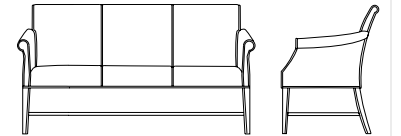

C1442-300 Open Arm Three Seat Sofa
 Outside: 72W 30D 36H
 Inside: 64W 20D 19H
 AH: 24 1/4 - 26 SH: 19

C1443-100 Closed Arm Chair
 Outside: 26 1/2 W 30D 36H
 Inside: 18 1/2 W 20D 19H
 AH: 24 1/4 - 26 SH: 19

C1443-200 Closed Arm Two Seat Sofa
 Outside: 50W 30D 36H
 Inside: 42W 20D 19H
 AH: 24 1/4 - 26 SH: 19

C1443-300 Closed Arm Three Seat Sofa
 Outside: 72W 30D 36H
 Inside: 64W 20D 19H
 AH: 24 1/4 - 26 SH: 19

C1444-100 Upholstered Arm Chair
 Outside: 26 1/2 W 30D 36H
 Inside: 18 1/2 W 20D 19H
 AH: 24 1/4 - 26 SH: 19

C1444-200 Upholstered Arm Two Seat Sofa
 Outside: 50W 30D 36H
 Inside: 42W 20D 19H
 AH: 24 1/4 - 26 SH: 19

C1444-300 Upholstered Arm Three Seat Sofa
 Outside: 72W 30D 36H
 Inside: 64W 20D 19H
 AH: 24 1/4 - 26 SH: 19

seatingseating tablestablestables

C1450-100 End Table
C1450-200 End Table with Shelf
 20W 24D 23 3/4 H