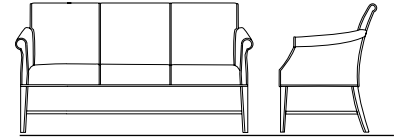

**C1442-100 Open Arm Chair**  
 Outside: 26 1/2 W 30D 36H  
 Inside: 18 1/2 W 20D 19H  
 AH: 24 1/4 - 26 SH: 19

**C1442-200 Open Arm Two Seat Sofa**  
 Outside: 50W 30D 36H  
 Inside: 42W 20D 19H  
 AH: 24 1/4 - 26 SH: 19

**C1442-300 Open Arm Three Seat Sofa**  
 Outside: 72W 30D 36H  
 Inside: 64W 20D 19H  
 AH: 24 1/4 - 26 SH: 19

**C1443-100 Closed Arm Chair**  
 Outside: 26 1/2 W 30D 36H  
 Inside: 18 1/2 W 20D 19H  
 AH: 24 1/4 - 26 SH: 19

**C1443-200 Closed Arm Two Seat Sofa**  
 Outside: 50W 30D 36H  
 Inside: 42W 20D 19H  
 AH: 24 1/4 - 26 SH: 19

**C1443-300 Closed Arm Three Seat Sofa**  
 Outside: 72W 30D 36H  
 Inside: 64W 20D 19H  
 AH: 24 1/4 - 26 SH: 19