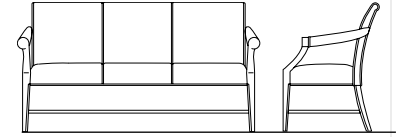

seatingandtablesloungeseatingandtablesloun

C1450-100 End Table
Brandywine Finish

C1451-200 Side Table with Shelf
Brandywine Finish

FEATURES

- solid cherry construction
- vein detailing
- 1/4" raised top surface
- available in seven standard wood finishes

C1451-100 Side Table
Champagne Finish

C1452-100 Cocktail Table
Champagne Finish

C1442-100 Open Arm Chair
 Outside: 26 1/2 W 30D 36H
 Inside: 18 1/2 W 20D 19H
 AH: 24 1/4 - 26 SH: 19

C1442-200 Open Arm Two Seat Sofa
 Outside: 50W 30D 36H
 Inside: 42W 20D 19H
 AH: 24 1/4 - 26 SH: 19

C1442-300 Open Arm Three Seat Sofa
 Outside: 72W 30D 36H
 Inside: 64W 20D 19H
 AH: 24 1/4 - 26 SH: 19

C1443-100 Closed Arm Chair
 Outside: 26 1/2 W 30D 36H
 Inside: 18 1/2 W 20D 19H
 AH: 24 1/4 - 26 SH: 19

C1443-200 Closed Arm Two Seat Sofa
 Outside: 50W 30D 36H
 Inside: 42W 20D 19H
 AH: 24 1/4 - 26 SH: 19

C1443-300 Closed Arm Three Seat Sofa
 Outside: 72W 30D 36H
 Inside: 64W 20D 19H
 AH: 24 1/4 - 26 SH: 19