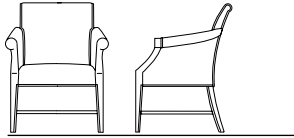

**C1442-100 Open Arm Chair**  
 Outside: 26 1/2 W 30D 36H  
 Inside: 18 1/2 W 20D 19H  
 AH: 24 1/4 - 26 SH: 19

**C1442-200 Open Arm Two Seat Sofa**  
 Outside: 50W 30D 36H  
 Inside: 42W 20D 19H  
 AH: 24 1/4 - 26 SH: 19

**C1442-300 Open Arm Three Seat Sofa**  
 Outside: 72W 30D 36H  
 Inside: 64W 20D 19H  
 AH: 24 1/4 - 26 SH: 19

**C1443-100 Closed Arm Chair**  
 Outside: 26 1/2 W 30D 36H  
 Inside: 18 1/2 W 20D 19H  
 AH: 24 1/4 - 26 SH: 19

**C1443-200 Closed Arm Two Seat Sofa**  
 Outside: 50W 30D 36H  
 Inside: 42W 20D 19H  
 AH: 24 1/4 - 26 SH: 19

**C1443-300 Closed Arm Three Seat Sofa**  
 Outside: 72W 30D 36H  
 Inside: 64W 20D 19H  
 AH: 24 1/4 - 26 SH: 19