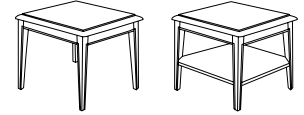

**C1443-200 Closed Arm Two Seat Sofa**  
 Outside: 50W 30D 36H  
 Inside: 42W 20D 19H  
 AH: 24 1/4 - 26 SH: 19

**C1443-300 Closed Arm Three Seat Sofa**  
 Outside: 72W 30D 36H  
 Inside: 64W 20D 19H  
 AH: 24 1/4 - 26 SH: 19

**C1444-100 Upholstered Arm Chair**  
 Outside: 26 1/2 W 30D 36H  
 Inside: 18 1/2 W 20D 19H  
 AH: 24 1/4 - 26 SH: 19

**C1444-200 Upholstered Arm Two Seat Sofa**  
 Outside: 50W 30D 36H  
 Inside: 42W 20D 19H  
 AH: 24 1/4 - 26 SH: 19

**C1444-300 Upholstered Arm Three Seat Sofa**  
 Outside: 72W 30D 36H  
 Inside: 64W 20D 19H  
 AH: 24 1/4 - 26 SH: 19

# seatingseating tablestablestables

**C1450-100 End Table**  
**C1450-200 End Table with Shelf**  
 20W 24D 23 3/4 H

**C1451-100 Side Table**  
**C1451-200 Side Table with Shelf**  
 24W 24D 23 3/4 H

**C1452-100 Cocktail Table**  
 36W 22D 17H