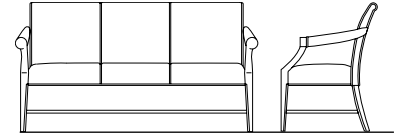

**C1442-100 Open Arm Chair**  
 Outside: 26 1/2 W 30D 36H  
 Inside: 18 1/2 W 20D 19H  
 AH: 24 1/4 - 26 SH: 19

**C1442-200 Open Arm Two Seat Sofa**  
 Outside: 50W 30D 36H  
 Inside: 42W 20D 19H  
 AH: 24 1/4 - 26 SH: 19

**C1442-300 Open Arm Three Seat Sofa**  
 Outside: 72W 30D 36H  
 Inside: 64W 20D 19H  
 AH: 24 1/4 - 26 SH: 19

**C1443-100 Closed Arm Chair**  
 Outside: 26 1/2 W 30D 36H  
 Inside: 18 1/2 W 20D 19H  
 AH: 24 1/4 - 26 SH: 19

**C1443-200 Closed Arm Two Seat Sofa**  
 Outside: 50W 30D 36H  
 Inside: 42W 20D 19H  
 AH: 24 1/4 - 26 SH: 19

**C1443-300 Closed Arm Three Seat Sofa**  
 Outside: 72W 30D 36H  
 Inside: 64W 20D 19H  
 AH: 24 1/4 - 26 SH: 19