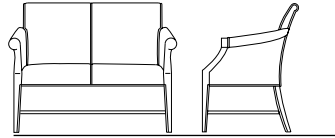

**C1442-100 Open Arm Chair**  
 Outside: 26 1/2 W 30D 36H  
 Inside: 18 1/2 W 20D 19H  
 AH: 24 1/4 - 26 SH: 19

**C1442-200 Open Arm Two Seat Sofa**  
 Outside: 50W 30D 36H  
 Inside: 42W 20D 19H  
 AH: 24 1/4 - 26 SH: 19

**C1442-300 Open Arm Three Seat Sofa**  
 Outside: 72W 30D 36H  
 Inside: 64W 20D 19H  
 AH: 24 1/4 - 26 SH: 19

**C1443-100 Closed Arm Chair**  
 Outside: 26 1/2 W 30D 36H  
 Inside: 18 1/2 W 20D 19H  
 AH: 24 1/4 - 26 SH: 19

**C1443-200 Closed Arm Two Seat Sofa**  
 Outside: 50W 30D 36H  
 Inside: 42W 20D 19H  
 AH: 24 1/4 - 26 SH: 19

**C1443-300 Closed Arm Three Seat Sofa**  
 Outside: 72W 30D 36H  
 Inside: 64W 20D 19H  
 AH: 24 1/4 - 26 SH: 19