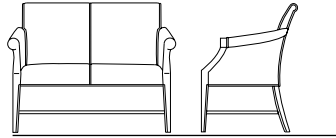

seatingandtablesloungeseatingandtablesloun

C1450-100 End Table
Brandywine Finish

C1451-200 Side Table with Shelf
Brandywine Finish

FEATURES

- solid cherry construction
- vein detailing
- 1/4" raised top surface
- available in seven standard wood finishes

C1451-100 Side Table
Champagne Finish

C1452-100 Cocktail Table
Champagne Finish

C1442-100 Open Arm Chair
 Outside: 26 1/2 W 30D 36H
 Inside: 18 1/2 W 20D 19H
 AH: 24 1/4 - 26 SH: 19

C1442-200 Open Arm Two Seat Sofa
 Outside: 50W 30D 36H
 Inside: 42W 20D 19H
 AH: 24 1/4 - 26 SH: 19

C1442-300 Open Arm Three Seat Sofa
 Outside: 72W 30D 36H
 Inside: 64W 20D 19H
 AH: 24 1/4 - 26 SH: 19

C1443-100 Closed Arm Chair
 Outside: 26 1/2 W 30D 36H
 Inside: 18 1/2 W 20D 19H
 AH: 24 1/4 - 26 SH: 19

C1443-200 Closed Arm Two Seat Sofa
 Outside: 50W 30D 36H
 Inside: 42W 20D 19H
 AH: 24 1/4 - 26 SH: 19

C1443-300 Closed Arm Three Seat Sofa
 Outside: 72W 30D 36H
 Inside: 64W 20D 19H
 AH: 24 1/4 - 26 SH: 19