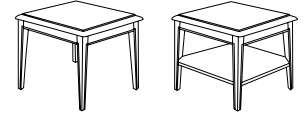

C1443-200 Closed Arm Two Seat Sofa
 Outside: 50W 30D 36H
 Inside: 42W 20D 19H
 AH: 24 1/4 - 26 SH: 19

C1443-300 Closed Arm Three Seat Sofa
 Outside: 72W 30D 36H
 Inside: 64W 20D 19H
 AH: 24 1/4 - 26 SH: 19

C1444-100 Upholstered Arm Chair
 Outside: 26 1/2 W 30D 36H
 Inside: 18 1/2 W 20D 19H
 AH: 24 1/4 - 26 SH: 19

C1444-200 Upholstered Arm Two Seat Sofa
 Outside: 50W 30D 36H
 Inside: 42W 20D 19H
 AH: 24 1/4 - 26 SH: 19

C1444-300 Upholstered Arm Three Seat Sofa
 Outside: 72W 30D 36H
 Inside: 64W 20D 19H
 AH: 24 1/4 - 26 SH: 19

seatingseating tablestablestables

C1450-100 End Table
C1450-200 End Table with Shelf
 20W 24D 23 3/4 H