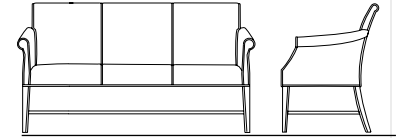

seatingandtablesloungeseatingandtablesloun

C1450-100 End Table
Brandywine Finish

C1451-200 Side Table with Shelf
Brandywine Finish

FEATURES

- solid cherry construction
- vein detailing
- 1/4" raised top surface
- available in seven standard wood finishes

C1451-100 Side Table
Champagne Finish

C1452-100 Cocktail Table
Champagne Finish

C1442-100 Open Arm Chair
 Outside: 26 1/2 W 30D 36H
 Inside: 18 1/2 W 20D 19H
 AH: 24 1/4 - 26 SH: 19

C1442-200 Open Arm Two Seat Sofa
 Outside: 50W 30D 36H
 Inside: 42W 20D 19H
 AH: 24 1/4 - 26 SH: 19

C1442-300 Open Arm Three Seat Sofa
 Outside: 72W 30D 36H
 Inside: 64W 20D 19H
 AH: 24 1/4 - 26 SH: 19

C1443-100 Closed Arm Chair
 Outside: 26 1/2 W 30D 36H
 Inside: 18 1/2 W 20D 19H
 AH: 24 1/4 - 26 SH: 19

C1443-200 Closed Arm Two Seat Sofa
 Outside: 50W 30D 36H
 Inside: 42W 20D 19H
 AH: 24 1/4 - 26 SH: 19

C1443-300 Closed Arm Three Seat Sofa
 Outside: 72W 30D 36H
 Inside: 64W 20D 19H
 AH: 24 1/4 - 26 SH: 19