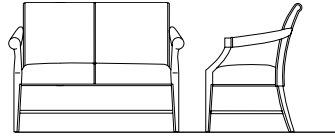

**C1442-100 Open Arm Chair**  
 Outside: 26 1/2 W 30D 36H  
 Inside: 18 1/2 W 20D 19H  
 AH: 24 1/4 - 26 SH: 19

**C1442-200 Open Arm Two Seat Sofa**  
 Outside: 50W 30D 36H  
 Inside: 42W 20D 19H  
 AH: 24 1/4 - 26 SH: 19

**C1442-300 Open Arm Three Seat Sofa**  
 Outside: 72W 30D 36H  
 Inside: 64W 20D 19H  
 AH: 24 1/4 - 26 SH: 19

**C1443-100 Closed Arm Chair**  
 Outside: 26 1/2 W 30D 36H  
 Inside: 18 1/2 W 20D 19H  
 AH: 24 1/4 - 26 SH: 19

**C1443-200 Closed Arm Two Seat Sofa**  
 Outside: 50W 30D 36H  
 Inside: 42W 20D 19H  
 AH: 24 1/4 - 26 SH: 19

**C1443-300 Closed Arm Three Seat Sofa**  
 Outside: 72W 30D 36H  
 Inside: 64W 20D 19H  
 AH: 24 1/4 - 26 SH: 19