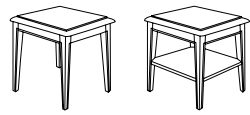

**C1444-100 Upholstered Arm Chair**  
 Outside: 26 1/2 W 30D 36H  
 Inside: 18 1/2 W 20D 19H  
 AH: 24 1/4 - 26 SH: 19

**C1444-200 Upholstered Arm Two Seat Sofa**  
 Outside: 50W 30D 36H  
 Inside: 42W 20D 19H  
 AH: 24 1/4 - 26 SH: 19

**C1444-300 Upholstered Arm Three Seat Sofa**  
 Outside: 72W 30D 36H  
 Inside: 64W 20D 19H  
 AH: 24 1/4 - 26 SH: 19

# seatingseating tablestablestables

**C1450-100 End Table**  
**C1450-200 End Table with Shelf**  
 20W 24D 23 3/4 H

**C1451-100 Side Table**  
**C1451-200 Side Table with Shelf**  
 24W 24D 23 3/4 H

**C1452-100 Cocktail Table**  
 36W 22D 17H